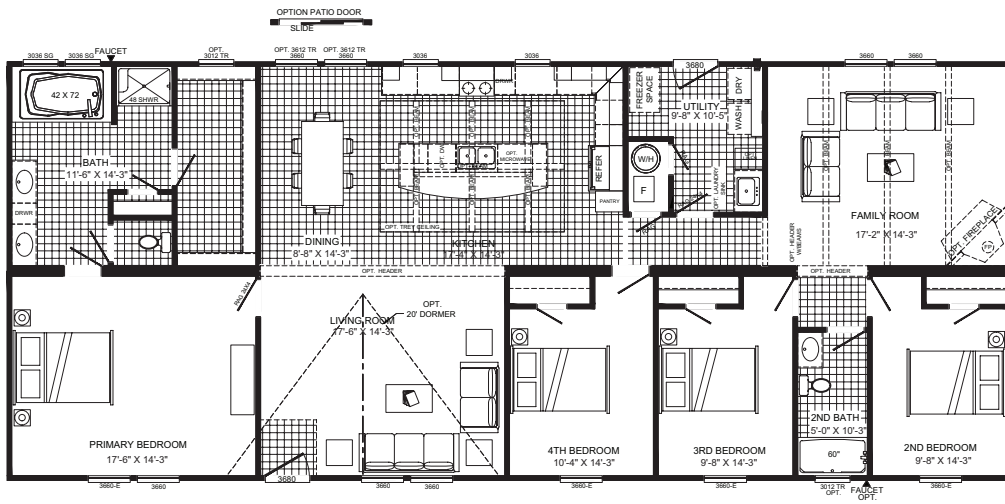

BUCCANEER
HOMES

The Tyra II B6059ADM

4 beds / 2 baths / 2,160 sq. ft. / 32x72

The home series, floor plans, photos, renderings, specifications, features, pricing, materials and availability shown will vary by retailer and state, and are subject to change without notice.