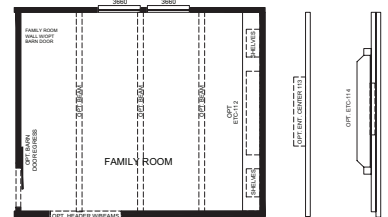

BUCCANEER
HOMES

The Tyra II B6059ADM

4 beds / 2 baths / 2,160 sq. ft. / 32x72

The home series, floor plans, photos, renderings, specifications, features, pricing, materials and availability shown will vary by retailer and state, and are subject to change without notice.