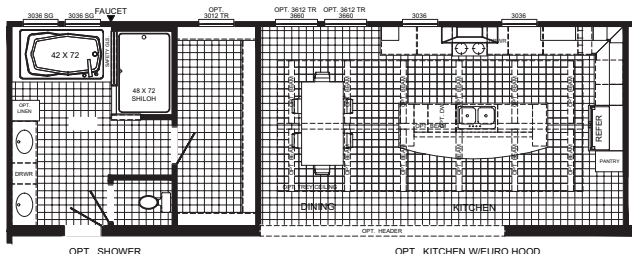

BUCCANEER
HOMES

The Tyra II B6059ADM

4 beds / 2 baths / 2,160 sq. ft. / 32x72

The home series, floor plans, photos, renderings, specifications, features, pricing, materials and availability shown will vary by retailer and state, and are subject to change without notice.