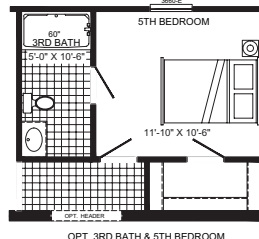

BUCCANEER
HOMES

The Tyra II B6059ADM

4 beds / 2 baths / 2,160 sq. ft. / 32x72

The home series, floor plans, photos, renderings, specifications, features, pricing, materials and availability shown will vary by retailer and state, and are subject to change without notice.