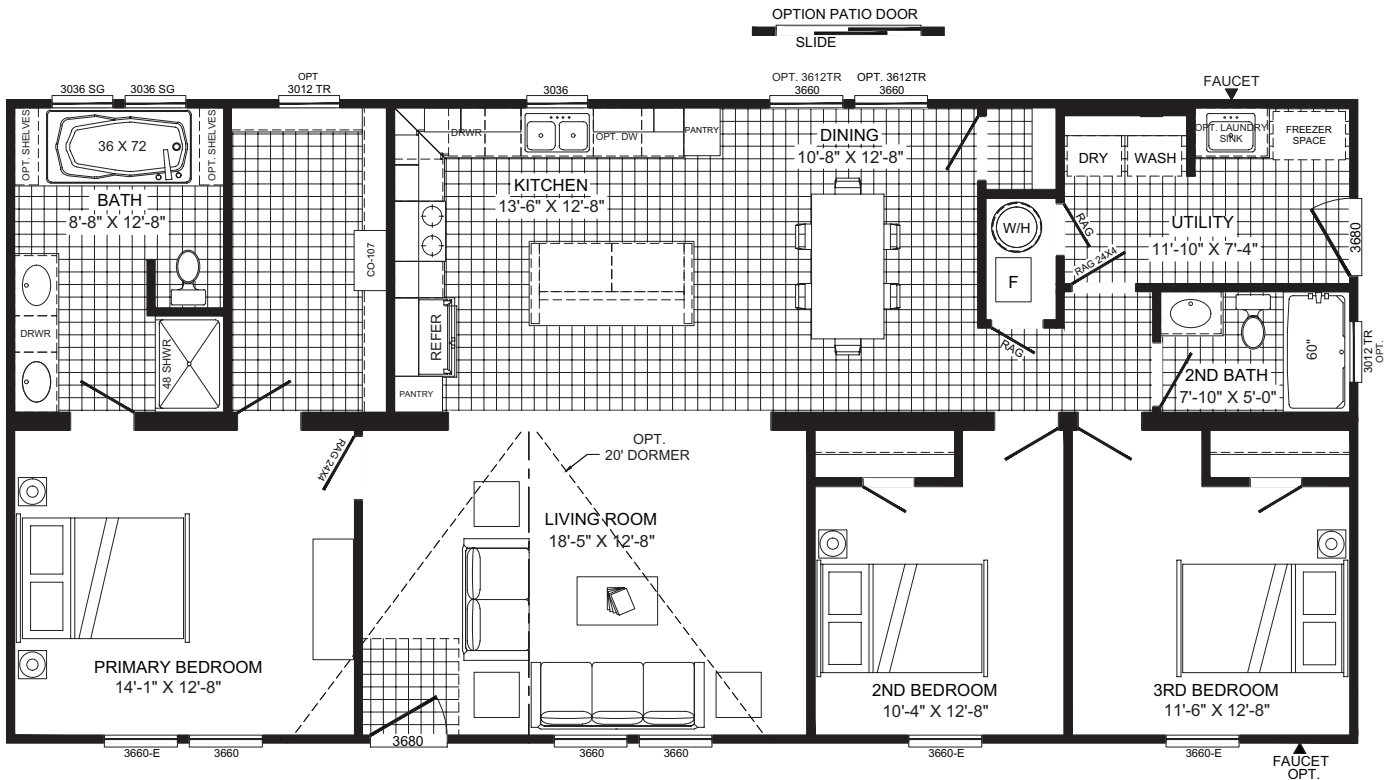

# The Jefferson B5026ADM

3 beds / 2 baths / 1,493 sq. ft. / 28x60

The home series, floor plans, photos, renderings, specifications, features, pricing, materials and availability shown will vary by retailer and state, and are subject to change without notice.