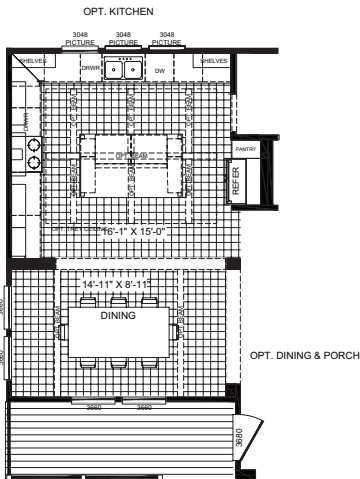

BUCCANEER
HOMES

The Lulamae 6041AFH

3 beds / 3 baths / 1,832 sq. ft. / 32x70(66)

AMERICAN
FARM HOUSE
SERIES

OPT. DOUBLE MASTER CLOSET

The home series, floor plans, photos, renderings, specifications, features, pricing, materials and availability shown will vary by retailer and state, and are subject to change without notice.