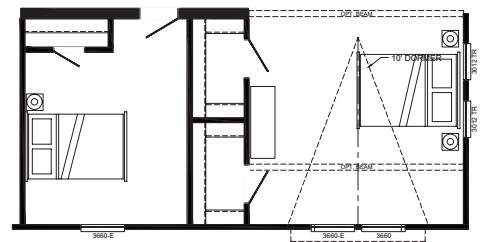

BUCCANEER
HOMES

The Lulamae 6041AFH

3 beds / 3 baths / 1,832 sq. ft. / 32x70(66)

AMERICAN
FARM HOUSE
SERIES

OPT. DOUBLE MASTER CLOSET

The home series, floor plans, photos, renderings, specifications, features, pricing, materials and availability shown will vary by retailer and state, and are subject to change without notice.