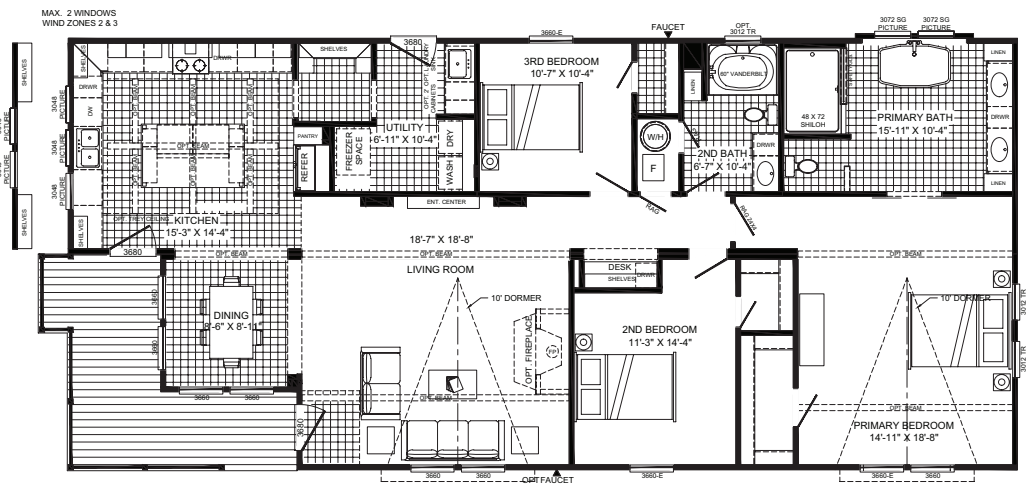

BUCCANEER
HOMES

The Lulamae 6041AFH

3 beds / 3 baths / 1,832 sq. ft. / 32x70(66)

AMERICAN
FARM HOUSE
SERIES

OPT. DOUBLE MASTER CLOSET

The home series, floor plans, photos, renderings, specifications, features, pricing, materials and availability shown will vary by retailer and state, and are subject to change without notice.