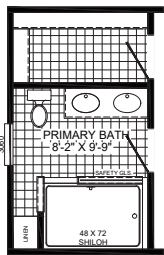

OPT. CERAMIC SHOWER