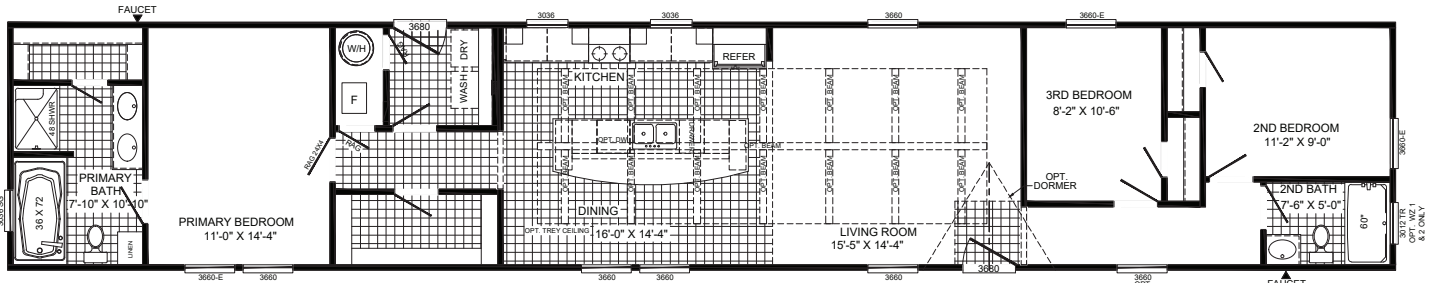

OPT. CERAMIC SHOWER